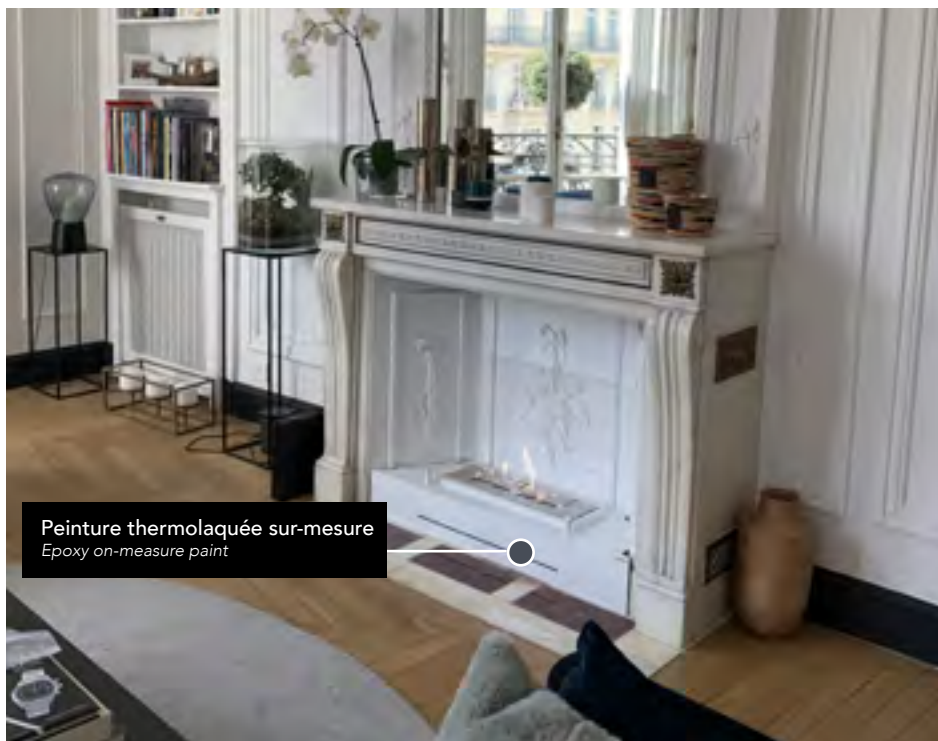

SOCLE SUR-MESURE / brûleur mécanique SLIM 500 INT / option peinture epoxy sur-mesure
BASE TO PUT DOWN ON-MEASURE / *Mechanical burner / Epoxy on-measure paint option*